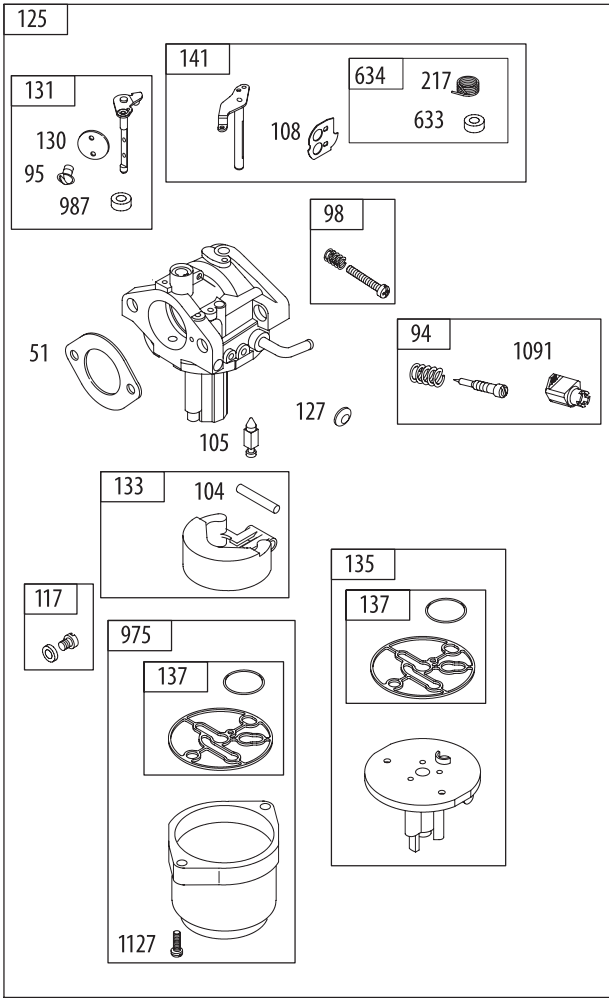

Briggs & Stratton Engine Model 215802